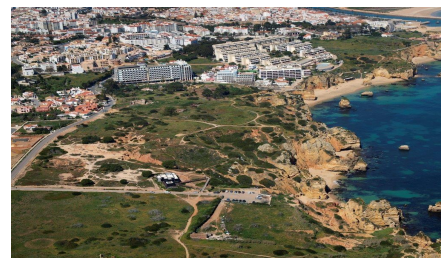

Plot in Lagos

€3,500,000

Ref: BPA4148 OLD

SUPERB LOCATION!!! Seafront plots with magnificent seaviews in a privileged location.

Amazing opportunity to build the home of your dreams with the most spectacular sea views and superb location near the iconic Dona Ana beach. The property has two ruins which can be rebuilt to incorporate a large single storey 3 bedroom villa with 244 sqm plus a 1 bedroom guest house with 74sqm. There are projects approved for both properties.

Property Features

- Construction Size: 500 m²
- Plot Size: 11,000 m²
- View: Sea
- Walking distance to amenities
- Walking distance to the beach
- Close to Beach
- Close to Town