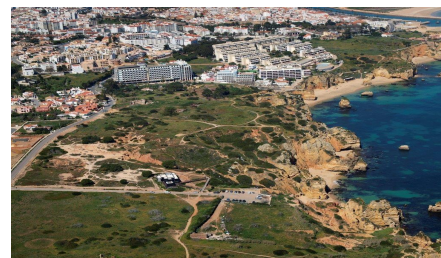

## Plot in Lagos

€4,000,000

Ref: BPA4148

**SUPERB LOCATION!!!** Seafront plots with magnificent seaviews in a privileged location.

Amazing opportunity to build the home of your dreams with the most spectacular sea views and superb location near the iconic Dona Ana beach. The property has two ruins which can be rebuilt to incorporate a large single storey 3 bedroom villa with 244 sqm plus a 1 bedroom guest house with 74sqm. There are projects approved for both properties. Priced to sell, this is a great investment and a superb opportunity to create your bespoke home in the sun.

### Property Features

- Construction Size: 500 m<sup>2</sup>
- Plot Size: 11,000 m<sup>2</sup>
- View: Sea
- Walking distance to amenities
- Close to Beach
- Close to Town
- Walking distance to the beach