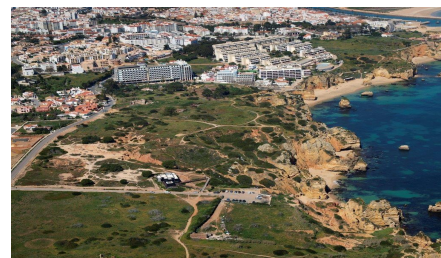

## Plot in Lagos

€3,000,000

Ref: BPA4148

**SUPERB LOCATION!!!** Seafront plots with magnificent seaviews in a privileged location.

Amazing opportunity to build the home of your dreams with the most spectacular sea views and superb location near the iconic Dona Ana beach. The property has two ruins which can be rebuilt to incorporate a large single storey 3 bedroom villa with 244 sqm plus a 1 bedroom guest house with 74sqm. There are projects approved for both properties. Priced to sell, this is a great investment and a superb opportunity to create your bespoke home in the sun.

### Property Features

- Construction Size: 500 m<sup>2</sup>
- Plot Size: 11,000 m<sup>2</sup>
- View: Sea
- Walking distance to amenities
- Close to Beach
- Close to Town
- Walking distance to the beach