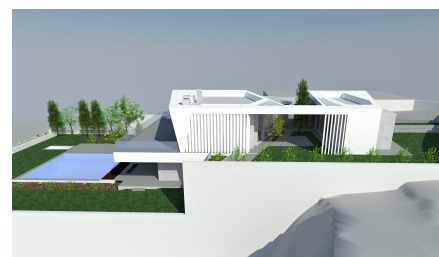

### INCREDIBLE SEA VIEWS! Fabulous 4 bedroom villa under construction located in Porto de Mos, Lagos

This stunning 4 bedroom villa boasts a modern design that seamlessly integrates with its prestigious Porto de Mós setting. From the moment you enter, you'll be captivated by the sleek architecture, high-end finishes, and breathtaking sea views. As you enter the property, you are met with a beautiful garden feature, ensuring lots of light throughout the property. The upstairs accommodation comprises of an open plan living, kitchen, dining space, the master suite, a second bedroom and office space. The level below is home to 2 ensuite bedrooms, a relaxation space, laundry and garage. The inclusion of a basement adds valuable extra space, which can be utilized for various purposes. It could serve as a home cinema, a gym, a wine cellar, or even an additional living area. With a spacious garage that can accommodate two cars, you'll have plenty of room for your vehicles, ensuring they are secure and protected from the elements. Relax by your private swimming pool, surrounded by a beautifully landscaped garden. Whether you're looking to take a refreshing dip or simply enjoy the peaceful ambience, this feature adds a touch of luxury to your everyday life. The villa's prime location affords stunning views of the sea. Whether you're enjoying a morning coffee on the balcony or hosting a sunset gathering on the terrace, these views will be a constant source of inspiration and relaxation. Its contemporary design is not only aesthetically pleasing but also functional. Open spaces, clean lines, and ample natural light create an inviting atmosphere throughout the