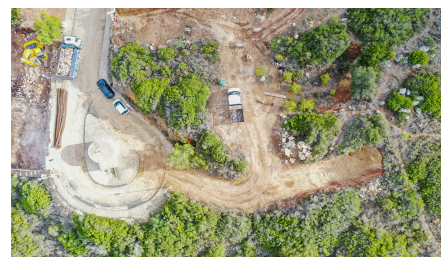

Plot in Salema

€215,000

Ref: BPA4284-36

Building plot for a villa, perfectly set on a hillside in the picturesque village of Salema.

This plot of land of 570m² sits on the top of a small development in Salema village, an ideal opportunity for those wanting to design and build their own villa, with potential to build up to 250m². Located only a 5 minute drive from Salema village and the beach. A rare find, this is a fantastic opportunity to tailor build a beautiful home.

Property Features

- Construction Size: 250 m²
- Plot Size: 570 m²
- Close to Beach
- Close to Town