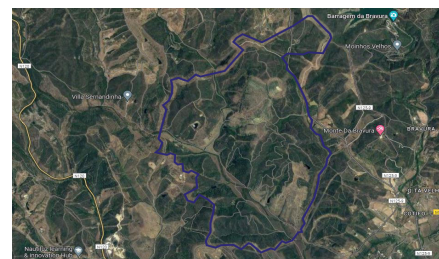

**Plot in Bensafrim**

**€12,500,000**

*Ref: BPA4287*

**Incredible Opportunity to develop a High Performance Football Centre, here in the Algarve**

Match Algarve – High Performance Football Centre is a sports centre of excellence, geared primarily at training, educating and recovering athletes from the football area, but also for athletes of other sports, professional or non-professional, such as footgolf, rugby, cycling, tennis, athletics, and even water sports like rowing, which can be practiced in the Barragem da Bravura [Bravura Dam], very close to our complex. The primary goal of Match Algarve is to provide a high performance sports centre for people connected to professional sports, but also for athletes that wish to research, train and compete within a stimulating environment, with unique conditions and a climate that can help them attain their sports goals. Match Algarve was designed and is fully prepared to provide national and international clubs with a series of infrastructures with cutting edge equipment and a highly experienced team that will provide the best monitoring for the preparation of athletes and teams of a wide variety of sports. Ultimately, Match Algarve intends to respond to the growing need of educational, professional and non-professional sport practice in constant growth at different levels. Located in the centre of a 610ha farm, it is an interesting architectural complex surrounded by football fields, sports infrastructure, a hotel and a range of accommodation facilities that combine modernity and tradition in a unique mixture between past, present, and future. The village of Corte do Bispo is the result of the recovery works in the buildings that used to constitute the manor house of the agriculture property, which will be

**Property Features**

- Plot Size: 6,109,750 m<sup>2</sup>