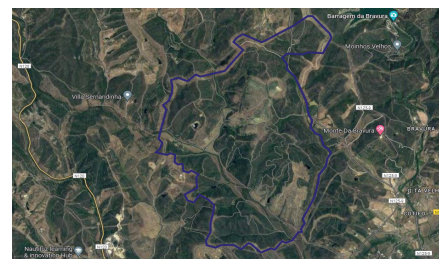

### Incredible Opportunity to develop a High Performance Football Centre, here in the Algarve

Match Algarve – High Performance Football Centre is a sports centre of excellence, geared primarily at training, educating and recovering athletes from the football area, but also for athletes of other sports, professional or non-professional, such as footgolf, rugby, cycling, tennis, athletics, and even water sports like rowing, which can be practiced in the Barragem da Bravura [Bravura Dam], very close to our complex. The primary goal of Match Algarve is to provide a high performance sports centre for people connected to professional sports, but also for athletes that wish to research, train and compete within a stimulating environment, with unique conditions and a climate that can help them attain their sports goals. Match Algarve was designed and is fully prepared to provide national and international clubs with a series of infrastructures with cutting edge equipment and a highly experienced team that will provide the best monitoring for the preparation of athletes and teams of a wide variety of sports. Ultimately, Match Algarve intends to respond to the growing need of educational, professional and non-professional sport practice in constant growth at different levels. Located in the centre of a 610ha farm, it is an interesting architectural complex surrounded by football fields, sports infrastructure, a hotel and a range of accommodation facilities that combine modernity and tradition in a unique mixture between past, present, and future. The village of Corte do Bispo is the result of the recovery works in the buildings that used to constitute the manor house of the agriculture property, which will be

### Property Features

- Plot Size: 6,109,750 m<sup>2</sup>