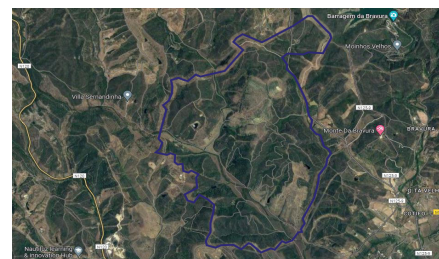

Plot in Bensafrim

€12,500,000

Ref: BPA4287

Incredible Opportunity to develop a High Performance Football Centre, here in the Algarve

Match Algarve – High Performance Football Centre is a sports centre of excellence, geared primarily at training, educating and recovering athletes from the football area, but also for athletes of other sports, professional or non-professional, such as footgolf, rugby, cycling, tennis, athletics, and even water sports like rowing, which can be practiced in the Barragem da Bravura [Bravura Dam], very close to our complex. The primary goal of Match Algarve is to provide a high performance sports centre for people connected to professional sports, but also for athletes that wish to research, train and compete within a stimulating environment, with unique conditions and a climate that can help them attain their sports goals. Match Algarve was designed and is fully prepared to provide national and international clubs with a series of infrastructures with cutting edge equipment and a highly experienced team that will provide the best monitoring for the preparation of athletes and teams of a wide variety of sports. Ultimately, Match Algarve intends to respond to the growing need of educational, professional and non-professional sport practice in constant growth at different levels. Located in the centre of a 610ha farm, it is an interesting architectural complex surrounded by football fields, sports infrastructure, a hotel and a range of accommodation facilities that combine modernity and tradition in a unique mixture between past, present, and future. The village of Corte do Bispo is the result of the recovery works in the buildings that used to constitute the manor house of the agriculture property, which will be

Property Features

- Plot Size: 6,109,750 m²