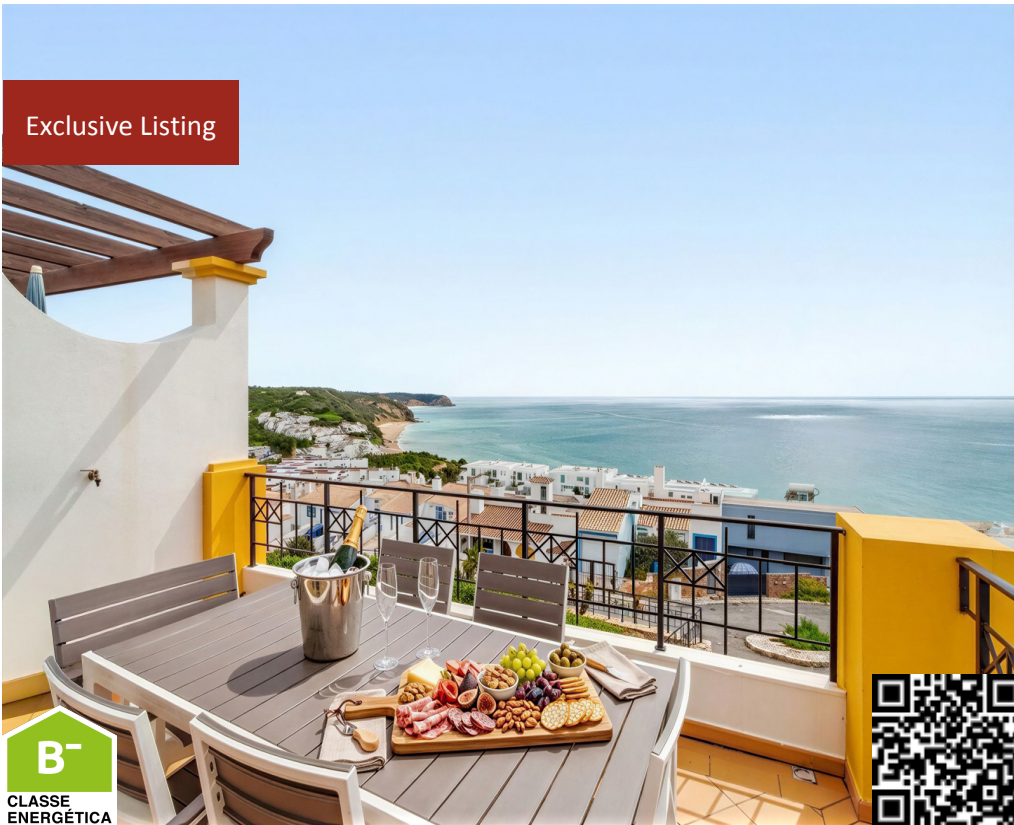

2 Bedroom Townhouse in Salema

€575,000

Ref: BPA5661

Exclusive Listing

Marvellous 2 bedroom townhouse on the front row of the small resort of "The View" in the beautiful fishing village of Salema. No partial sea views here - these are true sea views from the moment you walk in the door and from each level of the house.

Marvellous 2 bedroom townhouse on the front row of the small resort of "The View" in the beautiful fishing village of Salema. No partial sea views here - these are true sea views from the moment you walk in the door and from each level of the house. Finished to an excellent standard with A/C throughout. Kitchen is complete with DeDietrich appliances. Entry level has the living / dining room and dining terrace with gas BBQ, and spiral staircase up to the roof terrace. Downstairs has a double bedroom with en-suite bathroom (with Jacuzzi bath and shower over) and a twin bedroom with en-suite shower-room. The bedrooms lead out to the terrace and a good sized lawned gardens. The small resort has a large pool and a baby pool and is 5-10 minutes walk down to the lovely beach and restaurants in the fishing village of Salema. The pool is heated from June to September.

Property Features

- 2 Bedrooms
- 2 Bathrooms
- Construction Year: 2009
- Construction Size: 90 m²
- Fireplace
- Air Conditioning
- Garden
- Swimming Pool: Shared, Childrens
- Golf nearby
- Heating: Underfloor, Ac
- View: Sea
- Close to Beach
- Parking: On Street